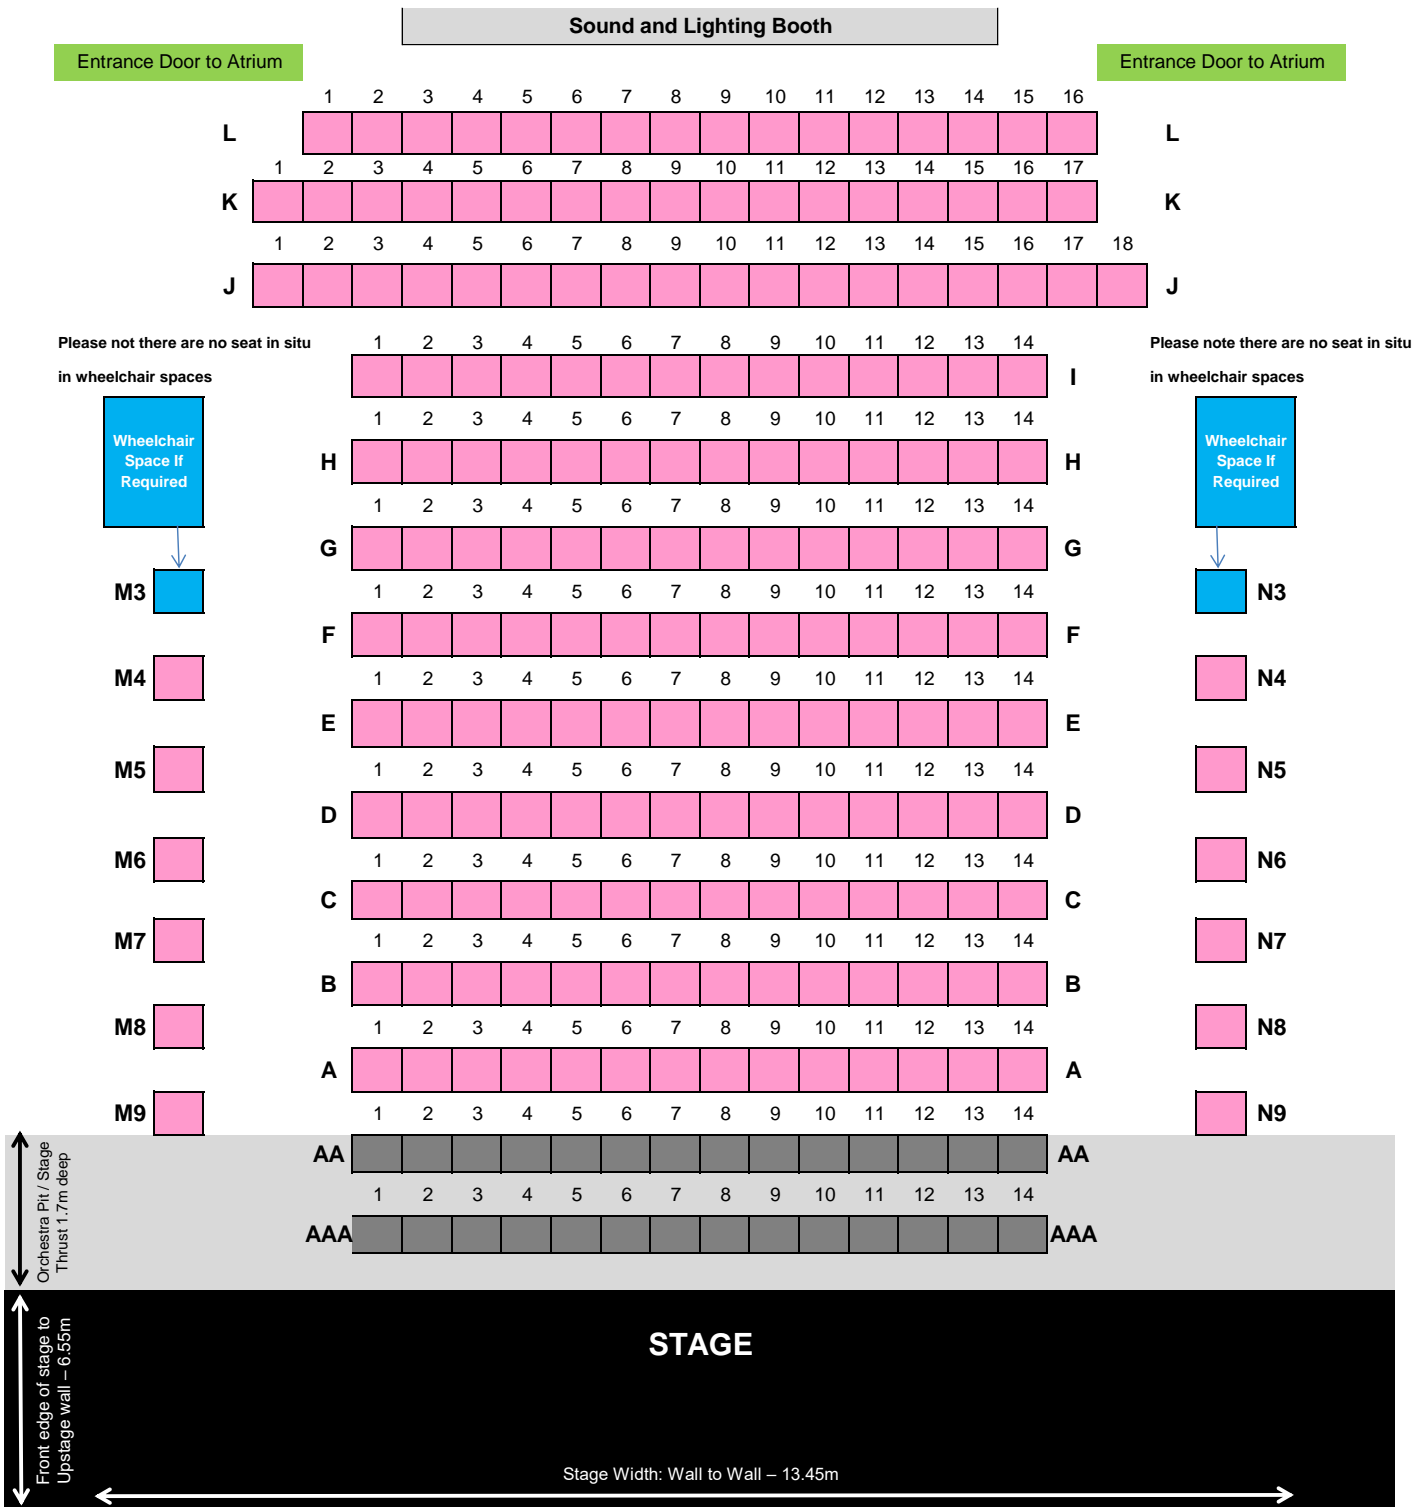

## GROUND FLOOR

Number of Seats on Ground Floor without Orchestra Pit or Stage Thrust (rows AAA and AA are used): 217

Number of Seats on the Ground Floor using Orchestra Pit or Stage Thrust (rows AAA and AA are lost): 189

Likewise seats M9 and N9 may be removed when the orchestra pit / stage thrust is in use.

The above numbers do not include the 2 spaces reserved for patrons in wheelchairs.

Slip Seats: Seats N3-N9 and M3-M9 are removable "slip seats" (6 seats on each side)

## STAGE

Number of Seats on First Floor Balcony: 73 (Does not include 2 spaces reserved for patrons in wheelchairs)

# SECOND FLOOR BALCONY

**STAGE**

Number of Seats on Second Floor Balcony: 54