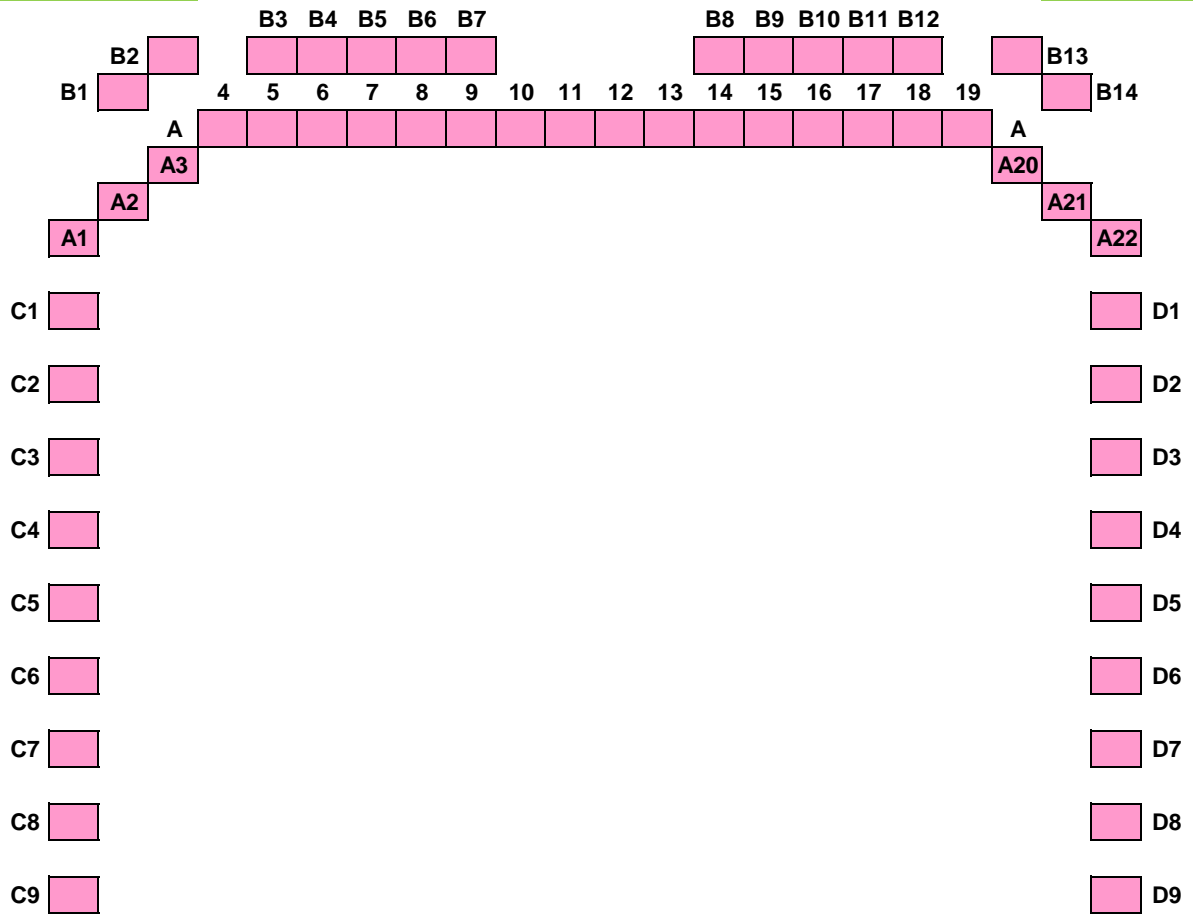

STAGE

Number of Seats on Second Floor Balcony: 54