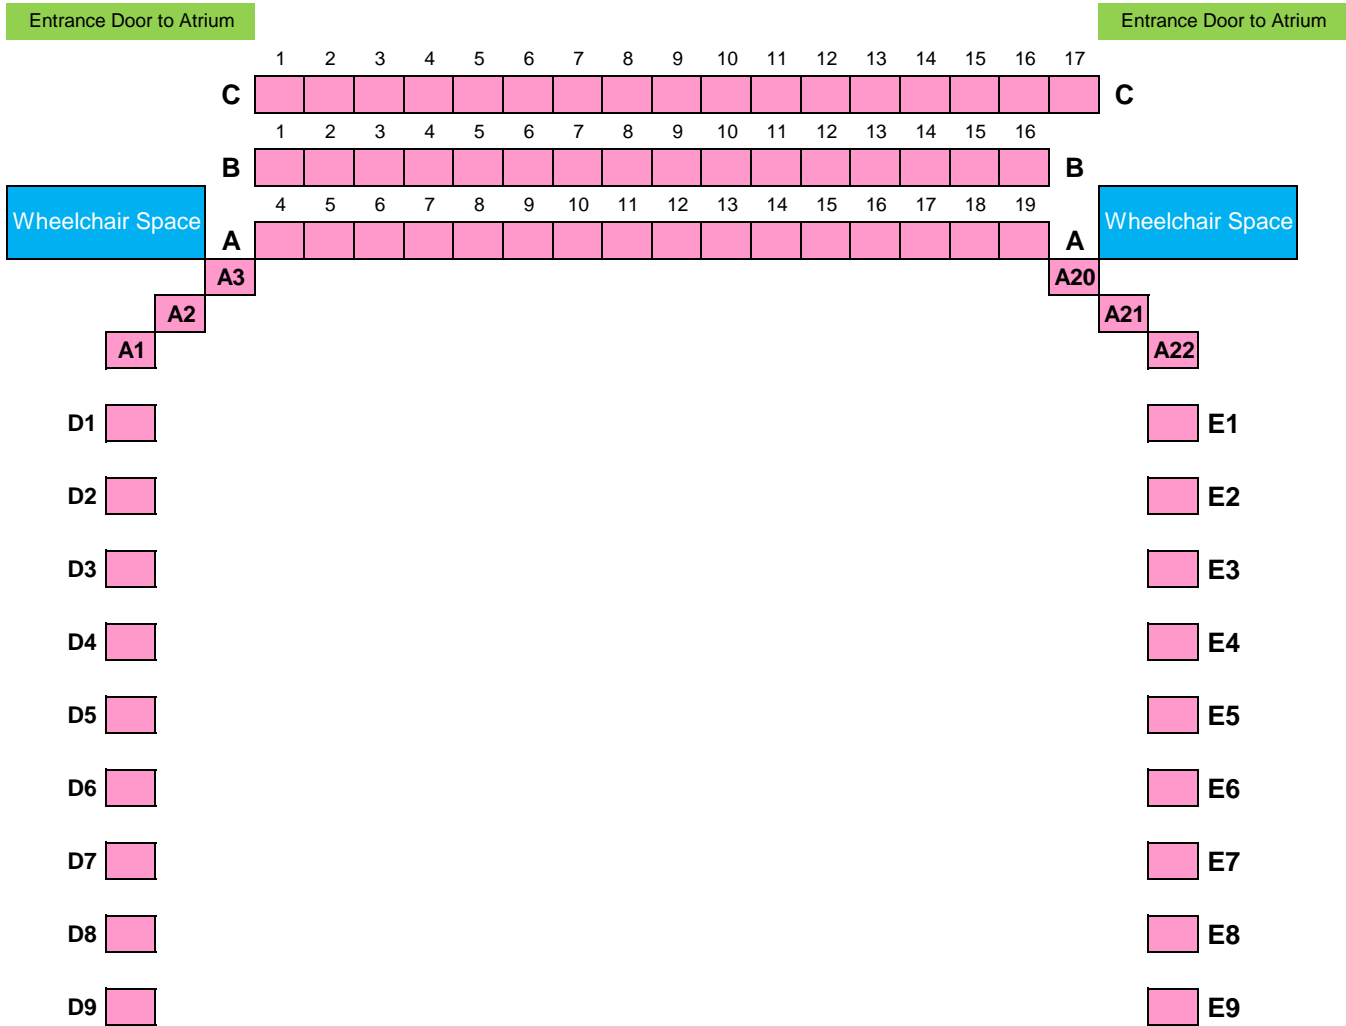

FIRST FLOOR BALCONY

STAGE

Number of Seats on First Floor Balcony: 73 (Does not include 2 spaces reserved for patrons in wheelchairs)

SECOND FLOOR BALCONY